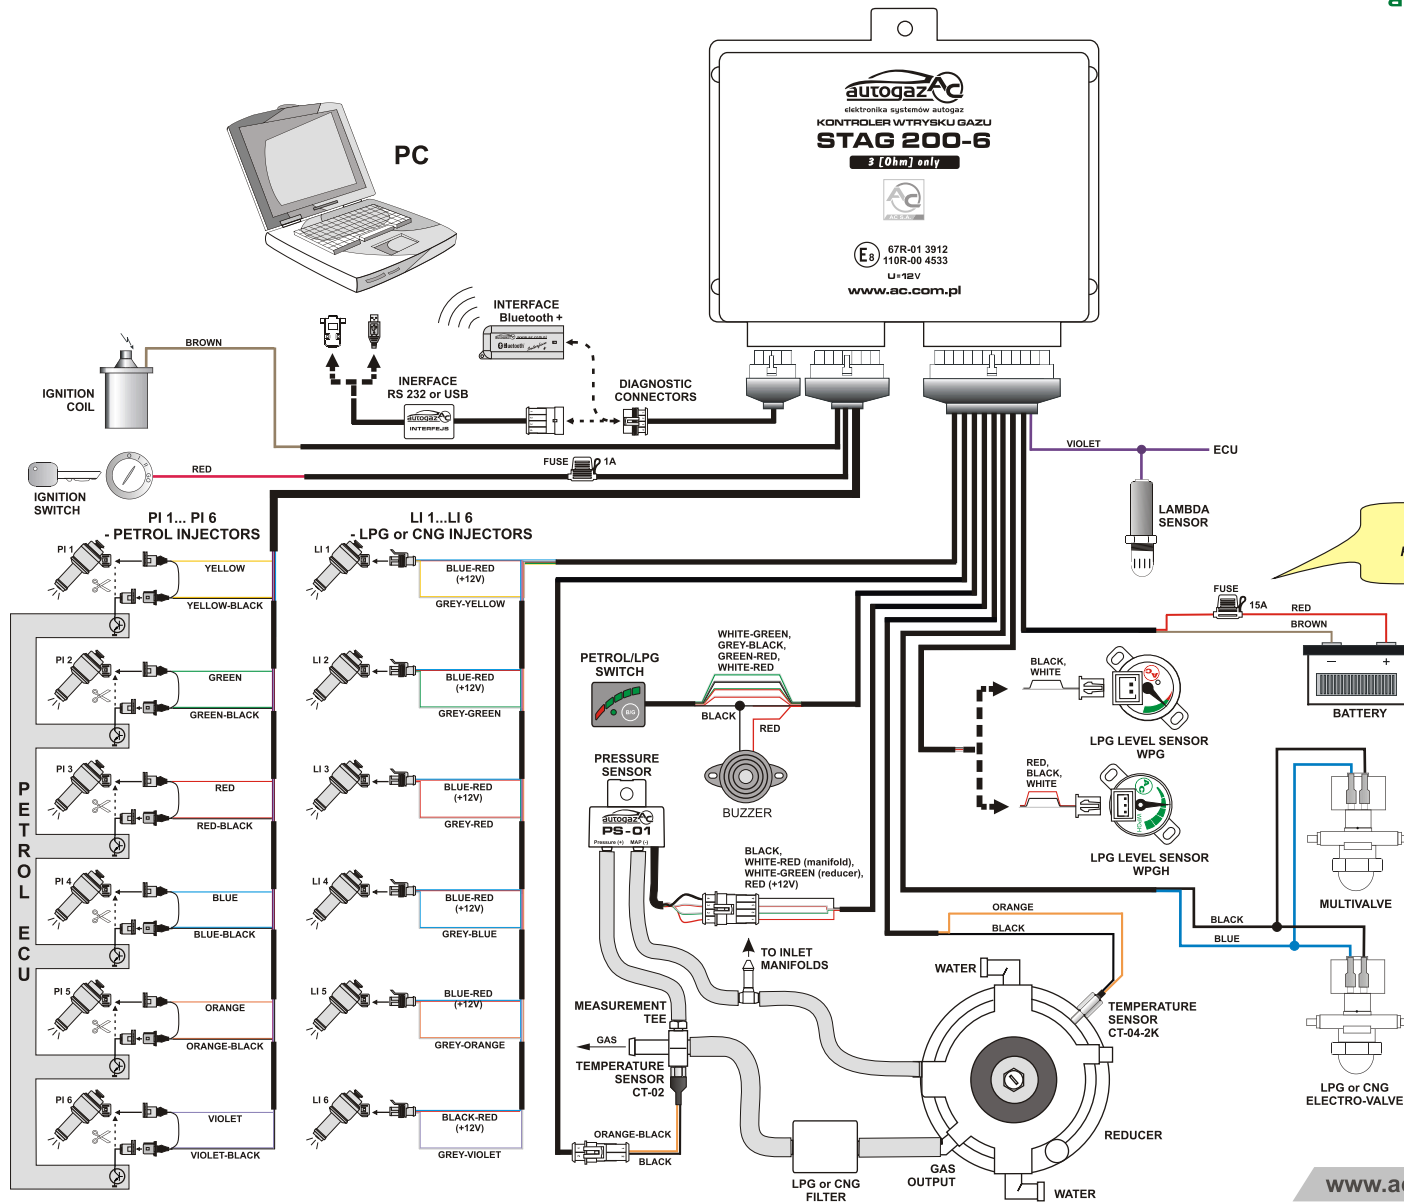

# STAG - 200 Wiring diagram

E8 67R-01 4289  
110R-00 4534

**ATTENTION !!!**  
Proper fuse needs to be placed into the socket.